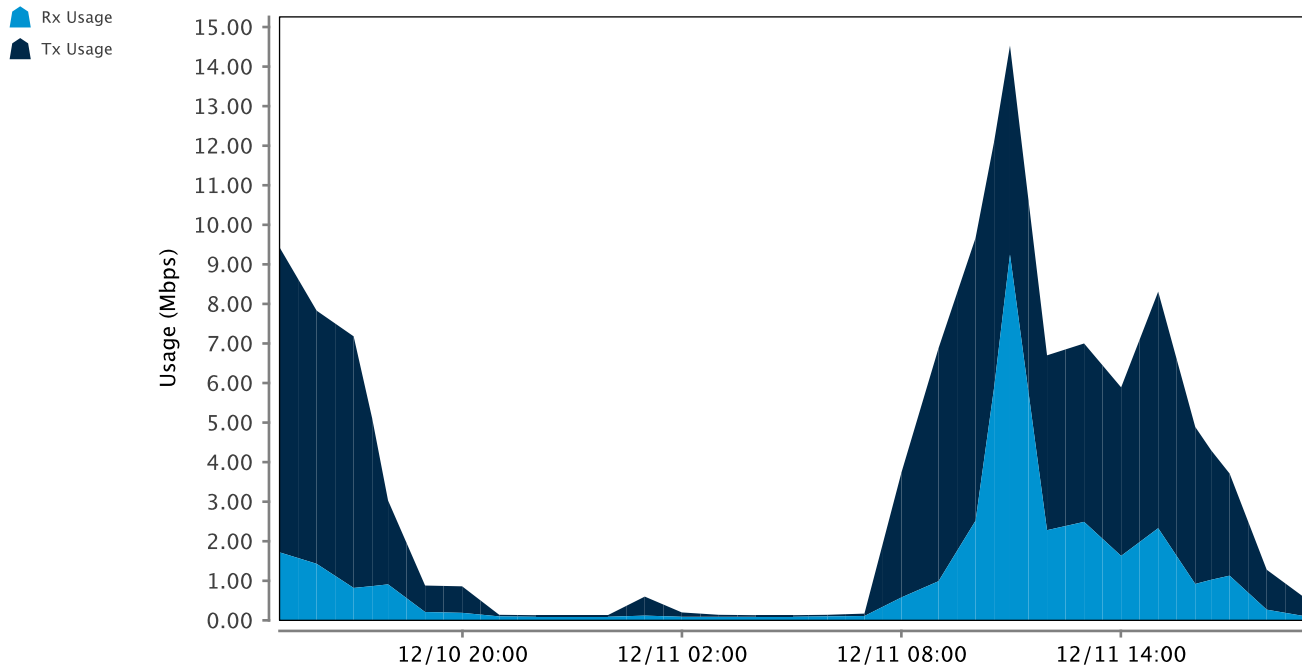

Bandwidth Usage over Time

Top 10 Wi-Fi Client OS Types by Usage

Client OS	Usage
Windows	26.78 GB
Android	8.69 GB
iPod/iPhone/iPad	4.83 GB
MacOS	2.84 GB
Linux	968.72 MB
unknown	147.14 MB