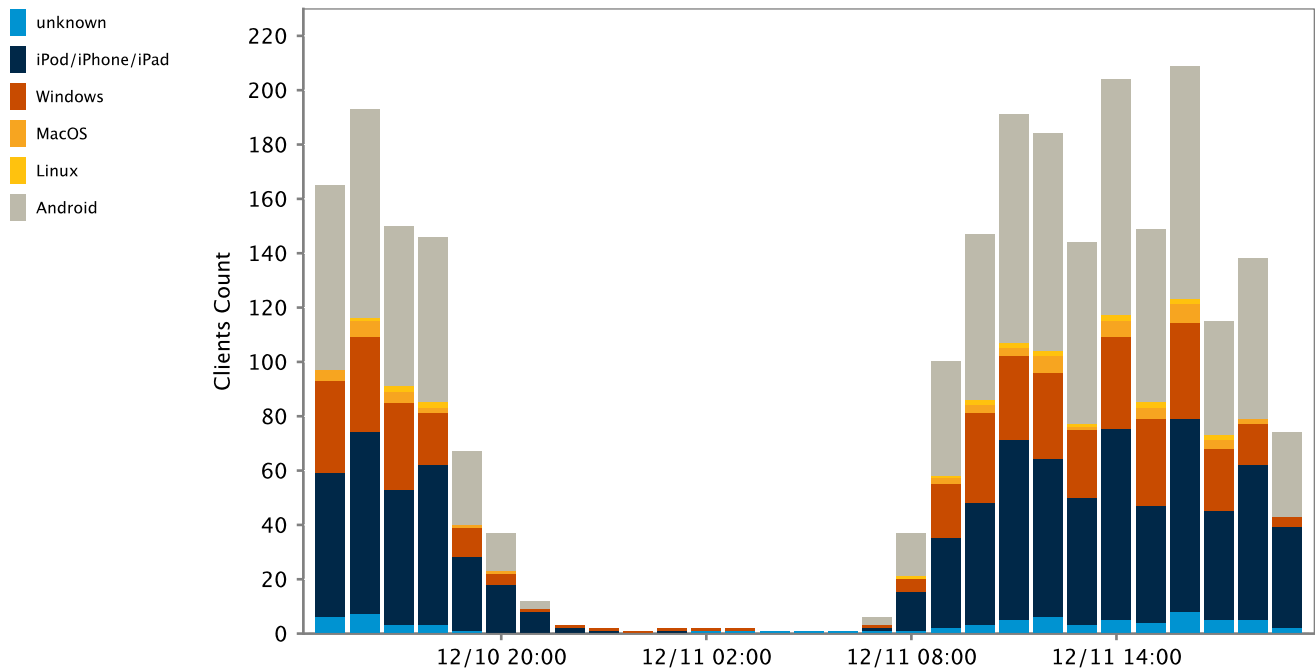

Unique Wi-Fi Clients by OS over Time

Current Client and Device Status (Network Wide)

Aerohive Devices	2 New devices
	7 With alarm conditions
	0 With outdated configurations
	0 Connected to management console
	7 Disconnected from management console
Connected Clients	0 Currently active
	69 Max. connected during the day