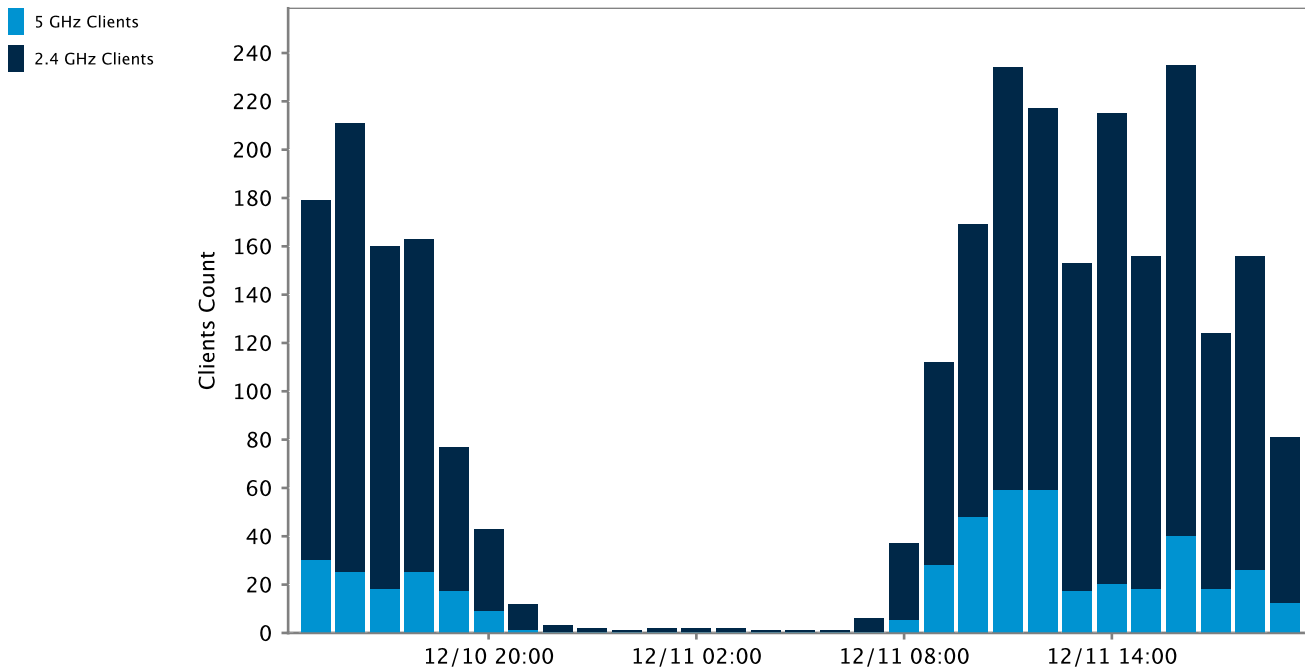

Unique Wi-Fi Clients over Time