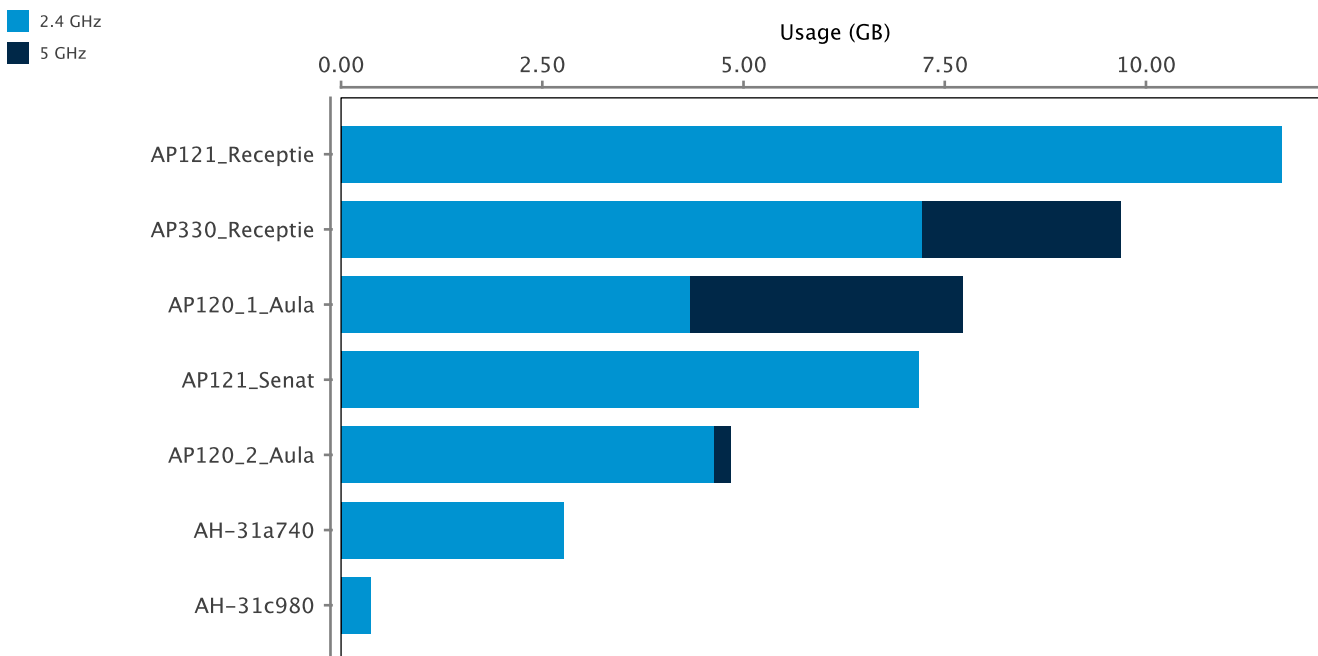

Top 10 Aerohive Devices by Wi-Fi Client Usage