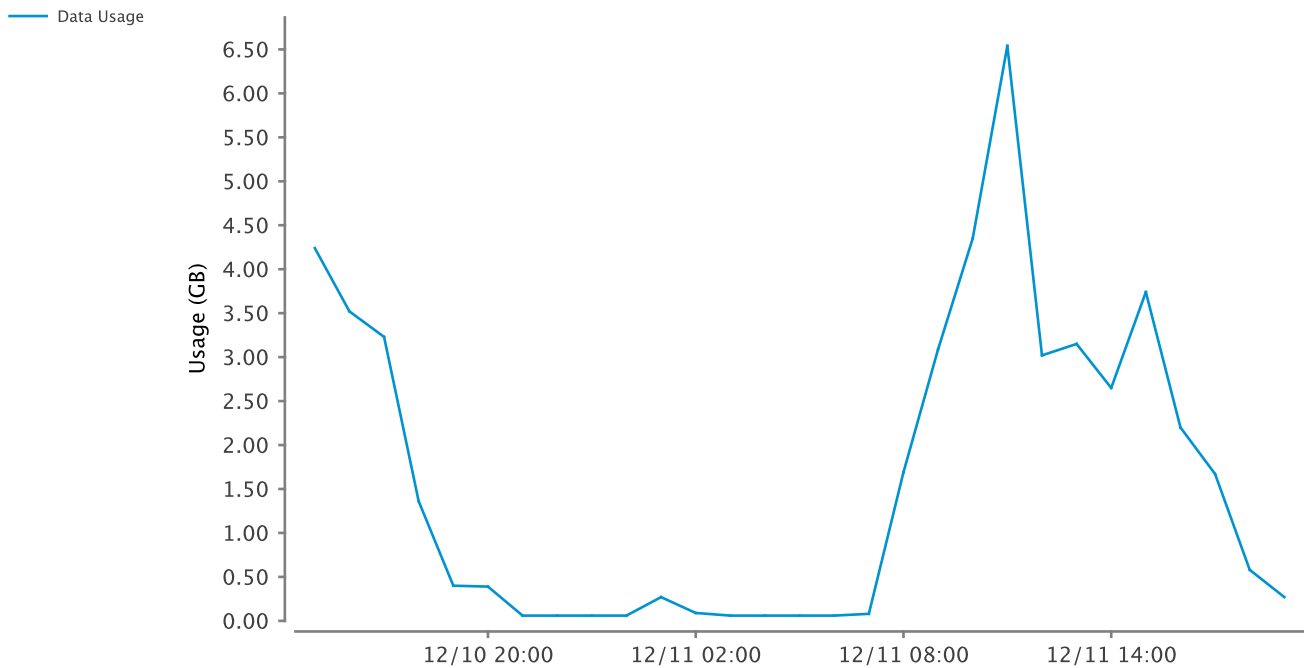

Network Data Usage over Time