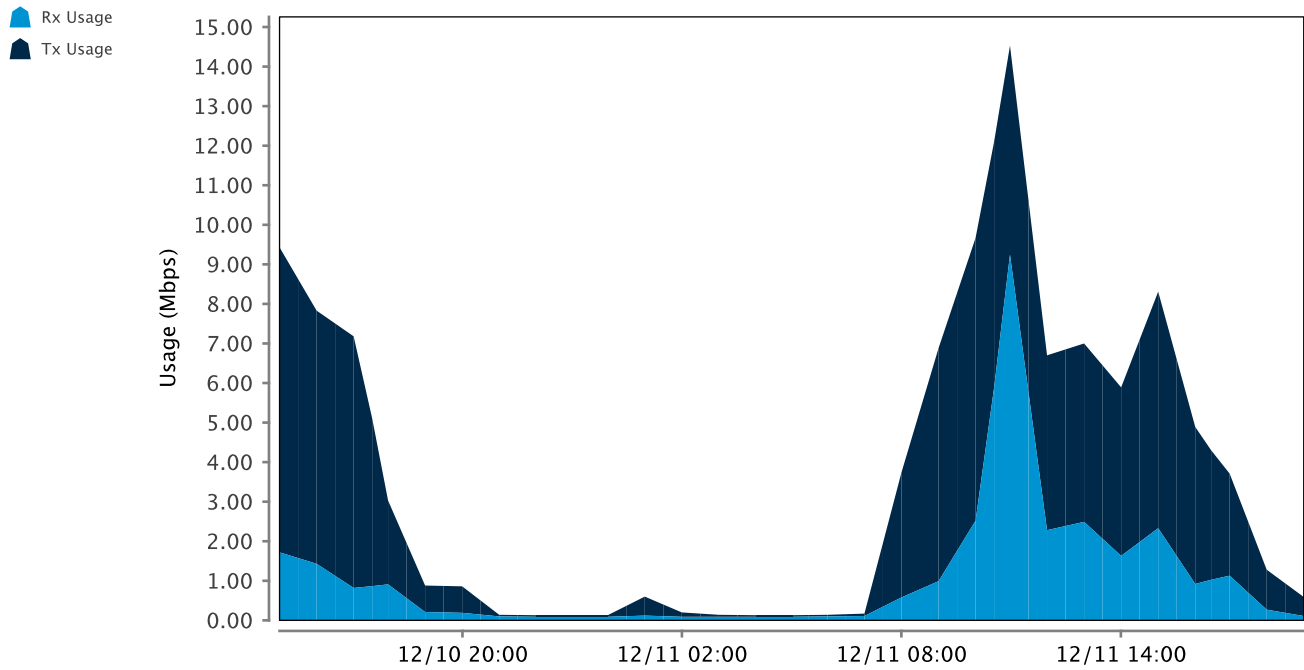

[Usage by Wi-Fi Client OS over Time](#)

[Usage by Location](#)

[Usage by Wi-Fi Client OS](#)

[Unique Wi-Fi Clients by Location](#)

[Unique Wi-Fi Clients by OS over Time](#)

Max Concurrent Clients over Time (Network Wide)

Usage by Location

Bandwidth Usage over Time

Usage by Wi-Fi Client OS

- 60.51% Windows : 26.78 GB
- 19.63% Android : 8.69 GB
- 10.91% iPod/iPhone/iPad : 4.83 GB
- 6.42% MacOS : 2.84 GB
- 2.19% Linux : 0.97 GB
- 0.34% unknown : 0.15 GB