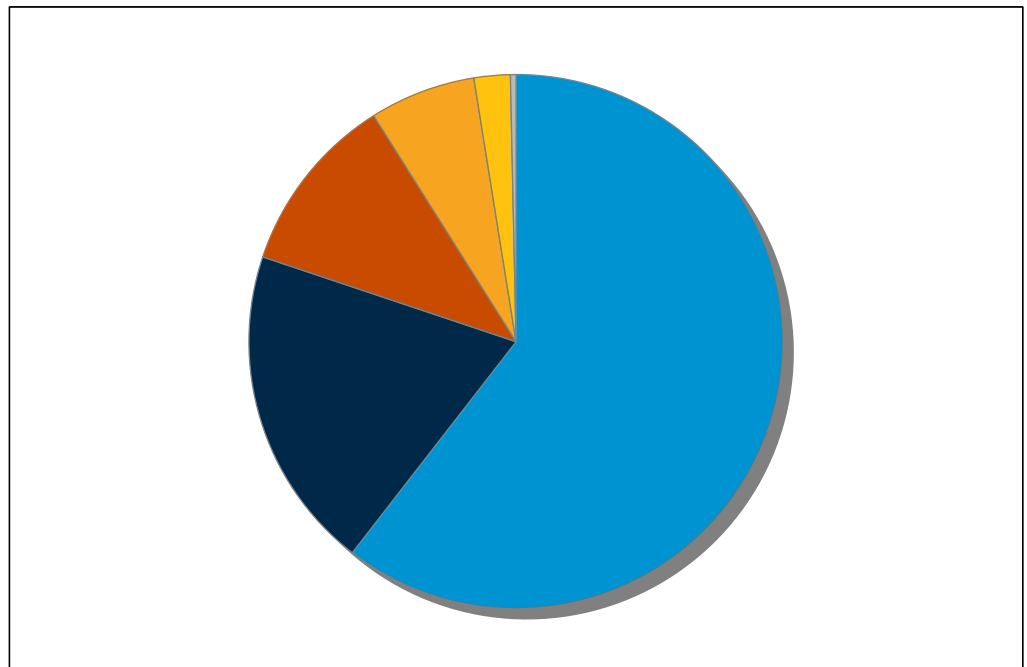

[Usage by Wi-Fi Client OS over Time](#)

[Usage by Location](#)

[Usage by Wi-Fi Client OS](#)

[Unique Wi-Fi Clients by Location](#)

[Unique Wi-Fi Clients by OS over Time](#)

Max Concurrent Clients over Time (Network Wide)

Usage by Location

Bandwidth Usage over Time

Usage by Wi-Fi Client OS

- 60.51% Windows : 26.78 GB
- 19.63% Android : 8.69 GB
- 10.91% iPod/iPhone/iPad : 4.83 GB
- 6.42% MacOS : 2.84 GB
- 2.19% Linux : 0.97 GB
- 0.34% unknown : 0.15 GB