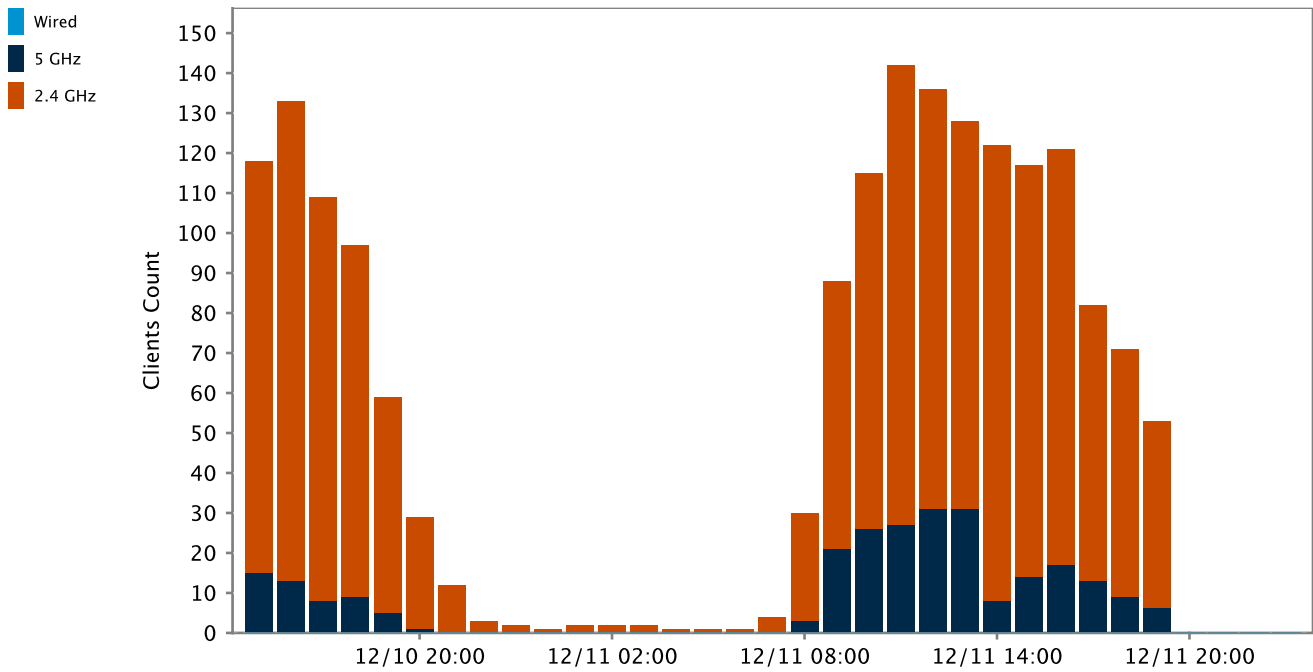

[Usage by Wi-Fi Client OS over Time](#)

[Usage by Location](#)

[Usage by Wi-Fi Client OS](#)

[Unique Wi-Fi Clients by Location](#)

[Unique Wi-Fi Clients by OS over Time](#)

Max Concurrent Clients over Time (Network Wide)

Usage by Location

Bandwidth Usage over Time

Usage by Wi-Fi Client OS

- 60.51% Windows : 26.78 GB
- 19.63% Android : 8.69 GB
- 10.91% iPod/iPhone/iPad : 4.83 GB
- 6.42% MacOS : 2.84 GB
- 2.19% Linux : 0.97 GB
- 0.34% unknown : 0.15 GB