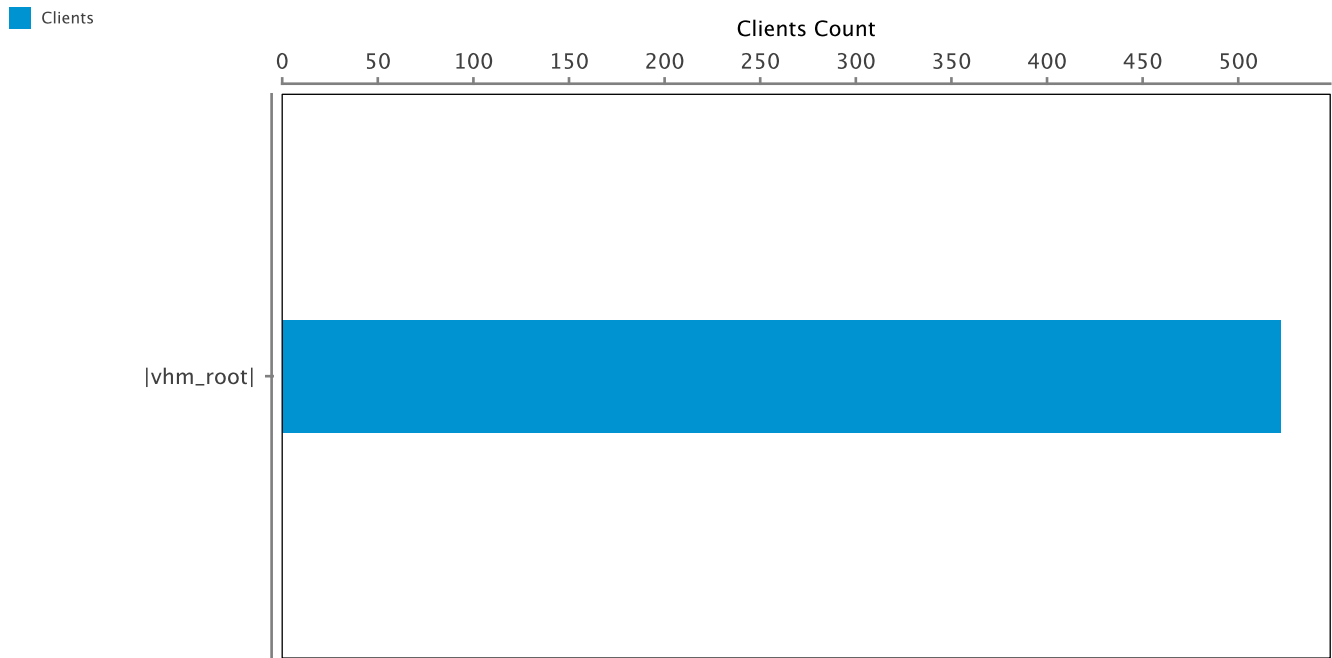

Unique Wi-Fi Clients by Location