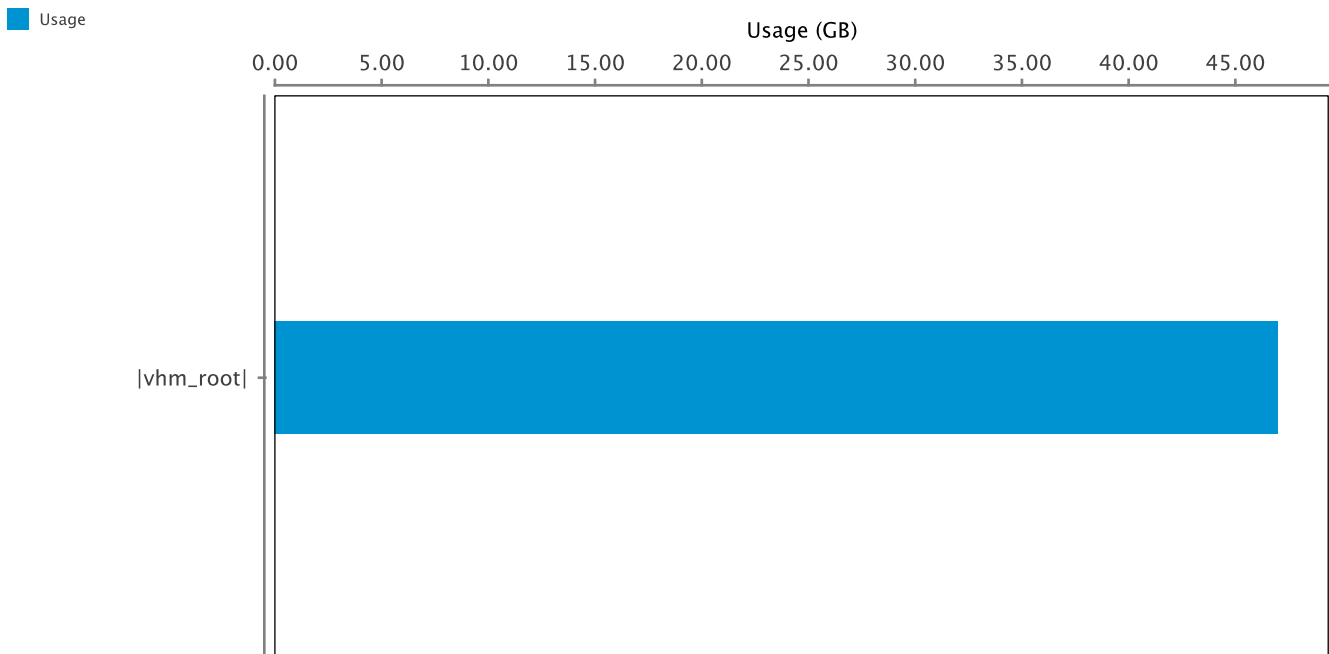

[Usage by Wi-Fi Client OS over Time](#)

[Usage by Location](#)

[Usage by Wi-Fi Client OS](#)

[Unique Wi-Fi Clients by Location](#)

[Unique Wi-Fi Clients by OS over Time](#)

Max Concurrent Clients over Time (Network Wide)

Usage by Location

Bandwidth Usage over Time

Usage by Wi-Fi Client OS

- 60.51% Windows : 26.78 GB
- 19.63% Android : 8.69 GB
- 10.91% iPod/iPhone/iPad : 4.83 GB
- 6.42% MacOS : 2.84 GB
- 2.19% Linux : 0.97 GB
- 0.34% unknown : 0.15 GB