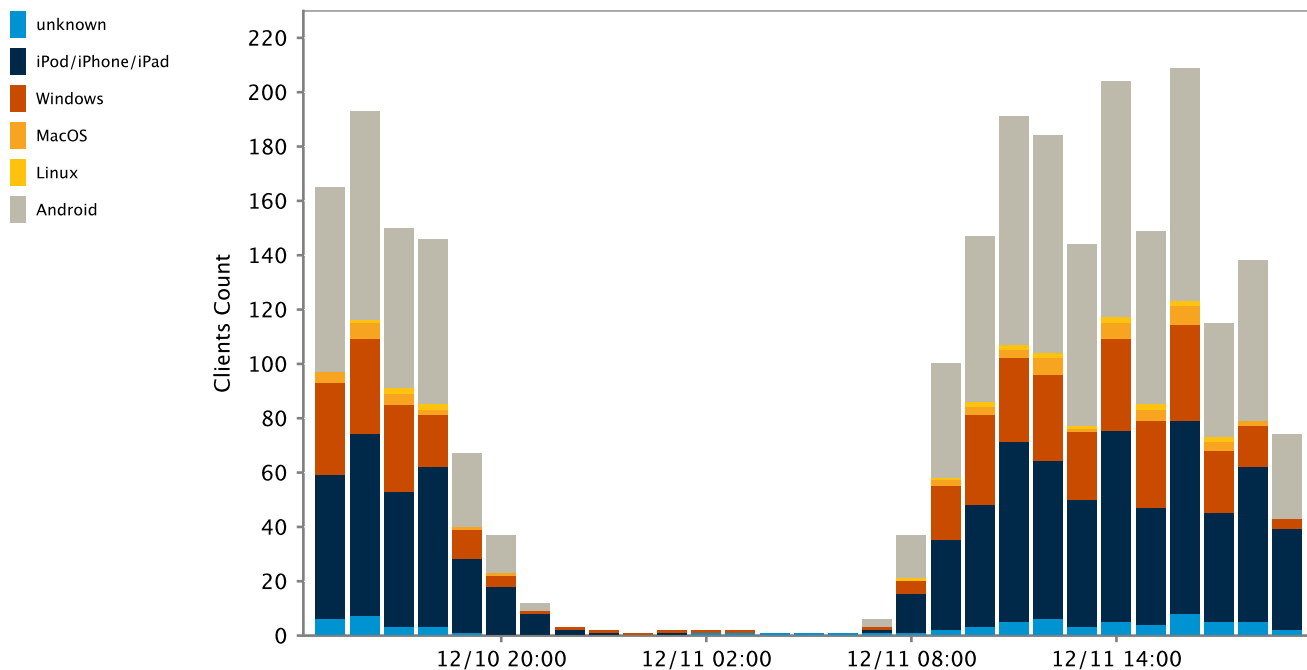

Usage by Location

Bandwidth Usage over Time

Usage by Wi-Fi Client OS

- 60.51% Windows : 26.78 GB
- 19.63% Android : 8.69 GB
- 10.91% iPod/iPhone/iPad : 4.83 GB
- 6.42% MacOS : 2.84 GB
- 2.19% Linux : 0.97 GB
- 0.34% unknown : 0.15 GB

Top 10 Wi-Fi Client OS Types by Usage

Client OS	Usage
Windows	26.78 GB
Android	8.69 GB
iPod/iPhone/iPad	4.83 GB
MacOS	2.84 GB
Linux	968.72 MB
unknown	147.14 MB

Unique Wi-Fi Clients by Location

Network Data Usage over Time

Unique Wi-Fi Clients by OS over Time

Usage by Wi-Fi Client OS over Time